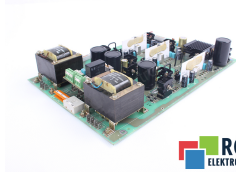

## C98043-A1236-L22-12 SIEMENS

Used SIEMENS C98043-A1236-L22-12  
Tested and cleaned.  
24 months guarantee  
Dedicated courier  
Delivery across Europe even in 24h